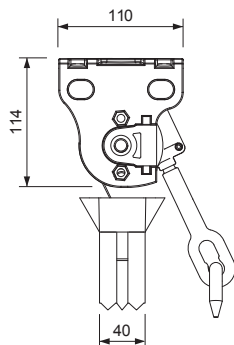

Cotes des composants **Dimensional components** Dimensiones de componentes

Support de plafond
Roof bracket
Soporte a techo

Support mural
Wall support
Soporte a pared